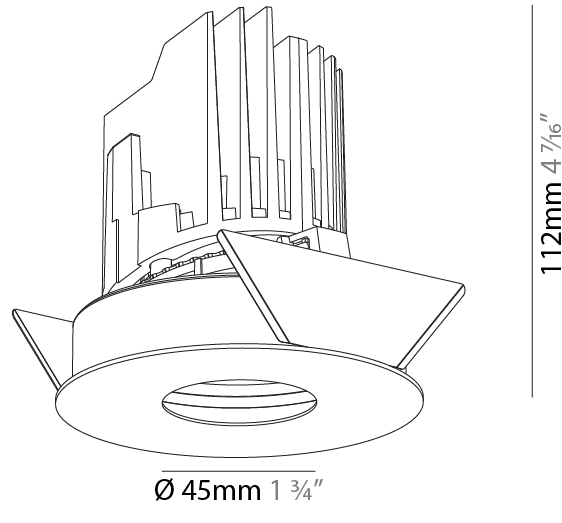

GENERAL

Series: Bioniq
Subseries: Bioniq Round Pinhole
Brand: Prolight
Division: Architectural
Mounting Type: Recessed
Mounting Location: Ceiling
Subcategory: Downlight

PHYSICAL

Shape: Round
Diameter (mm): 107
Diameter (in): 4 ³/₁₆
Height (mm): 112
Height (in): 4 ⁷/₁₆
Ceiling Thickness (mm): 10 / 12.5 / 15
Ceiling Thickness (in): 3/8 or 1/2 or 9/16
Min. Recessing Depth (mm): 130
Min. Recessing Depth (in): 5 ¹/₈
Light Distribution: Adjustable / Downlight
Weight (kg): 0.47
Weight (lbs): 1.04
Fixture Finish: SSR / BKV / CWI / CRY / HAB / UFT / ITA / RUA / FTG / MYG / LOD / PUS / FRO / FUP / KIA / POP / BLS / SPG / MEY / GOH / GUM / CHC / COM / ABZ / JAG / OBR / MOS / ROR
Fixture Material: Aluminum Die Cast
Cut-out Measurements: 98mm / 3 7/8"

ELECTRICAL

Lamp Type: LED (Zhaga Standard)
Input Wattage (W): 15.5
Total Output Wattage (W): 14
Driver Included: No
Driver Location: Recessed Housing
Constant Current (MA): 350

LED

Number of LEDs: 1
Color Temperature (°K): 2700 / 3000 / 3500 / 4000
Max. Delivered Lumen (lm): 930 / 960 / 1009 / 1030
Nominal Lumen (lm): 1386 / 1438 / 1511 / 1542
CRI: >90 CRI

OPTICAL

Reflector: 20 / 40 / 60
Adjustability: Rotational 355°; Tilt 30°

RATINGS AND CERTIFICATIONS

Certified By: Certified for North American Standards
IP rating: IP20

PROJECT
TYPE
SPECIFIER
QUANTITY
DATE

98mm 3 7/8"   130mm 5 1/8"   10 | 15mm 3/8" 9/16"   30°   355°

A