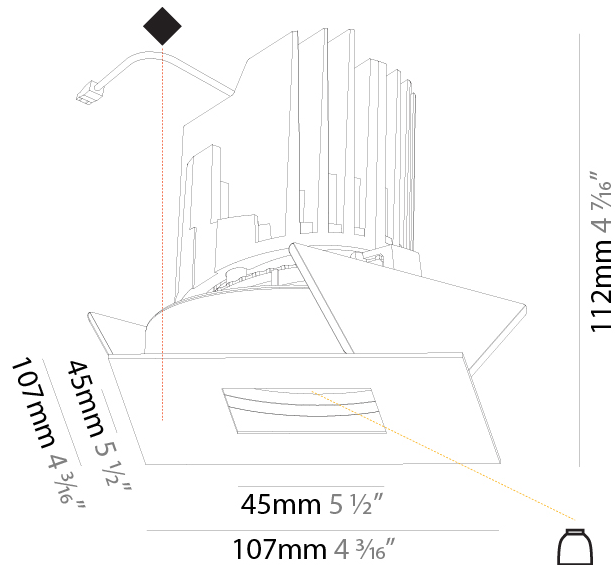

PHYSICAL

Shape: Square
Length (mm): 107
Length (in): 4 3/16
Width (mm): 107
Width (in): 4 3/16
Depth (mm): 112
Depth (in): 4 7/16
Ceiling Thickness (mm): 10 / 12.5 / 15
Ceiling Thickness (in): 3/8 or 1/2 or 9/16
Min. Recessing Depth (mm): 130
Min. Recessing Depth (in): 5 1/8
Light Distribution: Adjustable / Downlight
Weight (kg): 0.479
Weight (lbs): 1.06
Fixture Finish: SSR / BKV / CWI / CRY / HAB / UFT / ITA / RUA / FTG / MYG / LOD / PUS / FRO / FUP / KIA / POP / BLS / SPG / MEY / GOH / GUM / CHC / COM / ABZ / JAG / OBR / MOS / ROR
Fixture Material: Aluminum Die Cast
Cut-out Measurements: 98mm / 3 7/8"

ELECTRICAL

Lamp Type: LED (Zhaga Standard)
Input Wattage (W): 16.5
Total Output Wattage (W): 14
Dimming: Tri-Mode (Non-Dimming and Phase Dimming (120Vac only) and 0-10V Dimming)
Driver Included: No
Driver Location: Recessed Housing
Driver Type: Constant Current - Universal
Driver Class: Class 2
Housing: See components
Input Voltage (V): 120 - 277
Constant Current (MA): 500

LED

Number of LEDs: 1
Color Temperature (°K): 2700 / 3000 / 3500 / 4000
Max. Delivered Lumen (lm): 940 / 980 / 1029 / 1050
Nominal Lumen (lm): 1386 / 1438 / 1511 / 1542
CRI: >90 CRI
Lamp Life (hrs): 50000

OPTICAL

Reflector°: 20 / 40 / 60
Adjustability: Rotational 355°; Tilt 30°

RATINGS AND CERTIFICATIONS

Certified By: Certified for North American Standards
IP rating: IP20