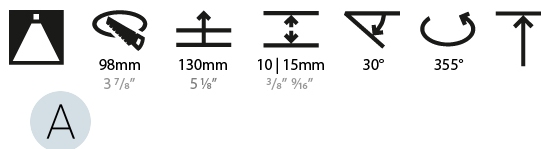

PHYSICAL

Shape: Square
Length (mm): 107
Length (in): 4 3/16
Width (mm): 107
Width (in): 4 3/16
Depth (mm): 112
Depth (in): 4 7/16
Ceiling Thickness (mm): 10 / 12.5 / 15
Ceiling Thickness (in): 3/8 or 1/2 or 9/16
Min. Recessing Depth (mm): 130
Min. Recessing Depth (in): 5 1/8
Light Distribution: Adjustable / Downlight
Weight (kg): 0.479
Weight (lbs): 1.06
Fixture Finish: SSR / BKV / CWI / CRY / HAB / UFT / ITA / RUA / FTG / MYG / LOD / PUS / FRO / FUP / KIA / POP / BLS / SPG / MEY / GOH / GUM / CHC / COM / ABZ / JAG / OBR / MOS / ROR
Fixture Material: Aluminum Die Cast
Cut-out Measurements: 98mm / 3 7/8"

ELECTRICAL

Lamp Type: LED (Zhaga Standard)
Input Wattage (W): 16.5
Total Output Wattage (W): 14
Dimming: Tri-Mode (Non-Dimming and Phase Dimming (120Vac only) and 0-10V Dimming)
Driver Included: No
Driver Location: Recessed Housing
Driver Type: Constant Current - Universal
Driver Class: Class 2
Housing: See components
Input Voltage (V): 120 - 277
Constant Current (MA): 500

LED

Number of LEDs: 1
Color Temperature (°K): 2700 / 3000 / 3500 / 4000
Max. Delivered Lumen (lm): 940 / 980 / 1029 / 1050
Nominal Lumen (lm): 1386 / 1438 / 1511 / 1542
CRI: >90 CRI
Lamp Life (hrs): 50000

OPTICAL

Reflector°: 20 / 40 / 60
Adjustability: Rotational 355°; Tilt 30°

RATINGS AND CERTIFICATIONS

Certified By: Certified for North American Standards
IP rating: IP20